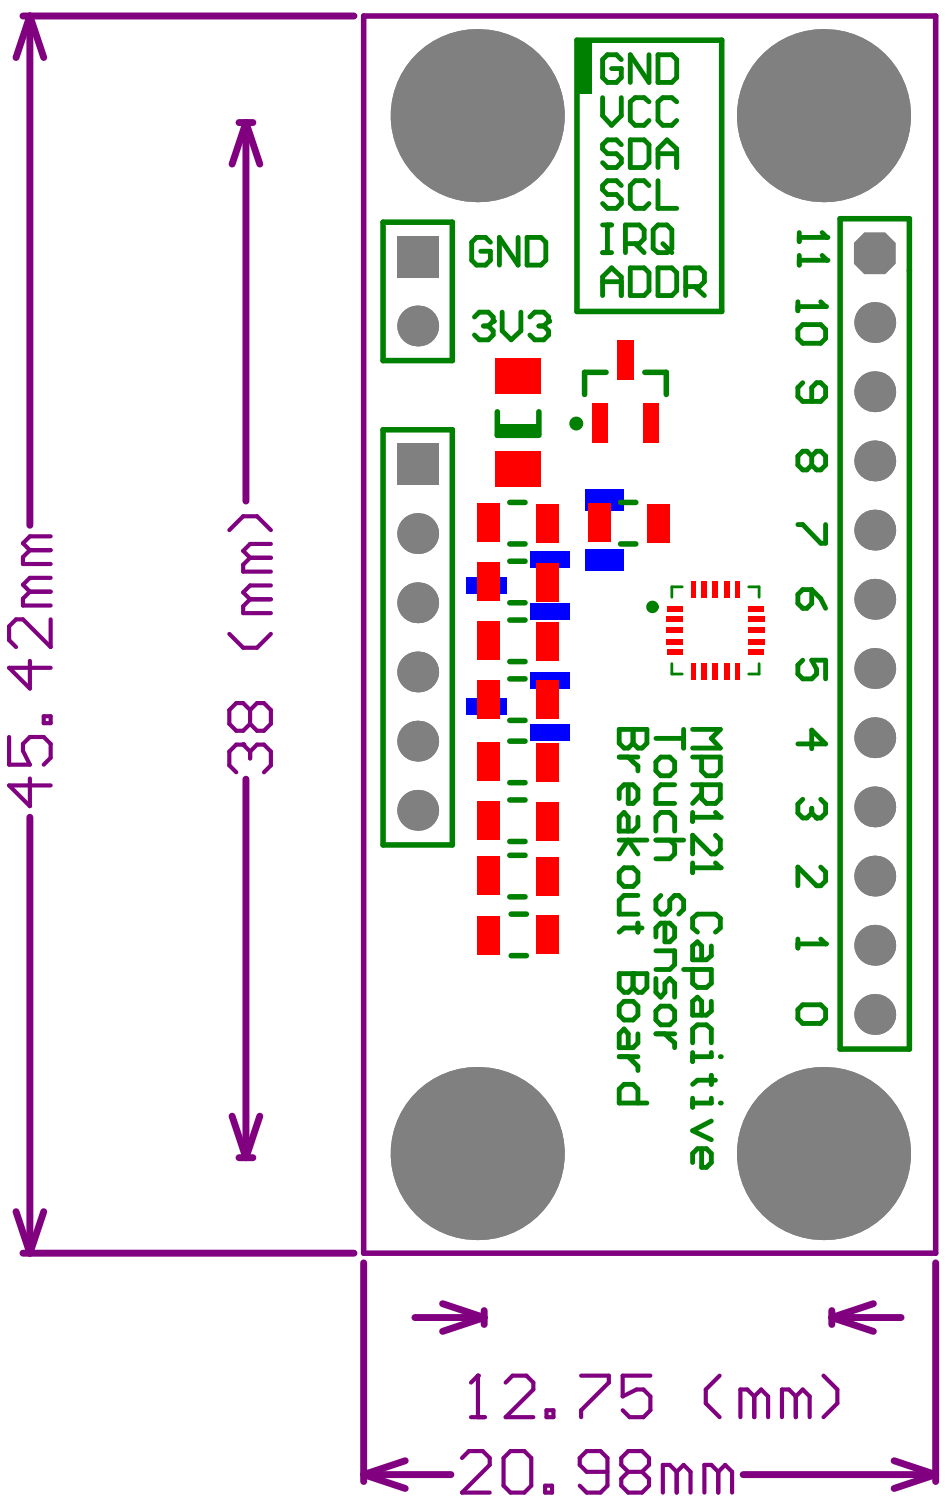

Capacitive touch pad

DEROBOT
DRIVE THE FUTURE
Design by Waiman

72.136 (mm)

80.01 (mm)

39.37 (mm)

51.689 (mm)

DEFROBOT
DRIVE THE FUTURE
Design by Waiman

72.136 (mm)
80.01 (mm)

39.37 (mm)
48.006 (mm)