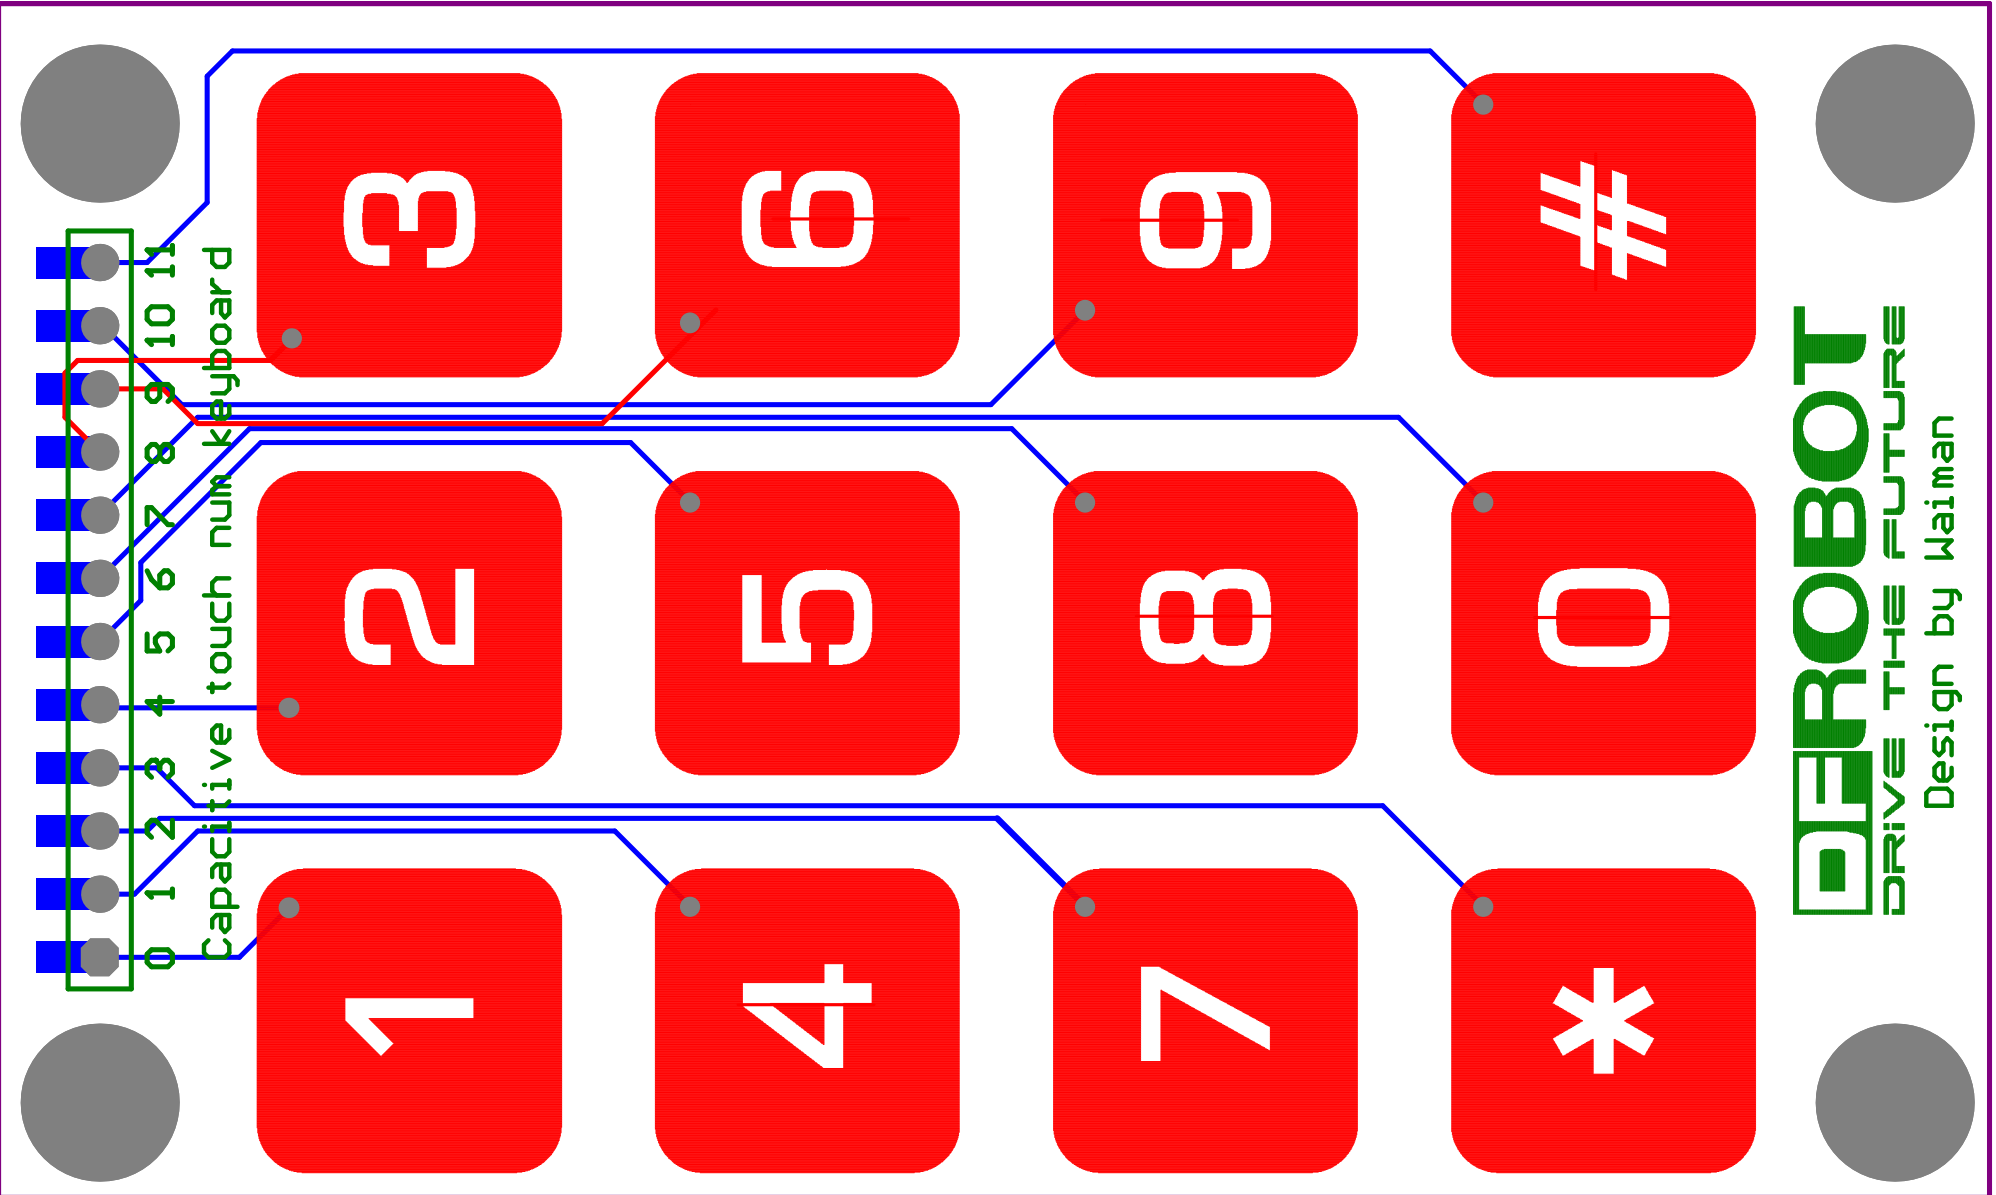

Capacitive touch pad

DEROBOT
DRIVE THE FUTURE
Design by Waiman

72.136 (mm)

80.01 (mm)

39.37 (mm)

51.689 (mm)

DEFROBOT
DRIVE THE FUTURE
Design by Waiman

72.136 (mm)
80.01 (mm)

39.37 (mm)
48.006 (mm)