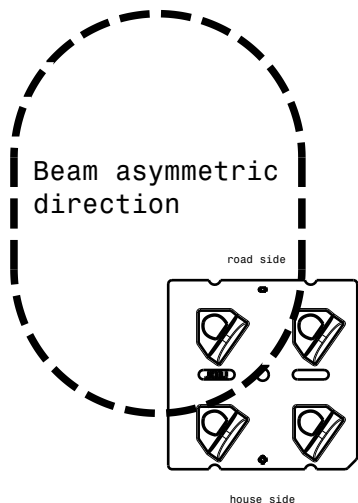

D

C

B

A

4

4

Cent. to cent.

Rear view

Bottom view

Front view

3

3

2

2

INDEX	PART NO	DESCRIPTION	MATERIAL	COLOUR
1	C14896	STRADA-2X2-PXL	PMMA	clear

Tolerances if not otherwise shown  
 According to DIN ISO 2768-1  
 Linear measures:  
 Up to 30mm class M, otherwise class C.  
 According to DIN ISO 2768-2  
 Form and position: class L

SIZE	PART NUMBER
A4	C14896

SCALE	1:1	WEIGHT	SHEET	1/1
-------	-----	--------	-------	-----

1

1

D

A