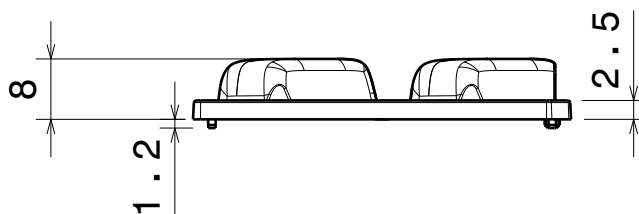

D

C

B

A

4

4

Cent. to cent.

Rear view

Bottom view

Front view

3

3

2

2

INDEX	PART NO	DESCRIPTION	MATERIAL	COLOUR
1	C14896	STRADA-2X2-PXL	PMMA	clear

Tolerances if not otherwise shown  
 According to DIN ISO 2768-1  
 Linear measures:  
 Up to 30mm class M, otherwise class C.  
 According to DIN ISO 2768-2  
 Form and position: class L

SIZE	PART NUMBER
A4	C14896

SCALE	1:1	WEIGHT	SHEET	1/1
-------	-----	--------	-------	-----

1

1

D

A