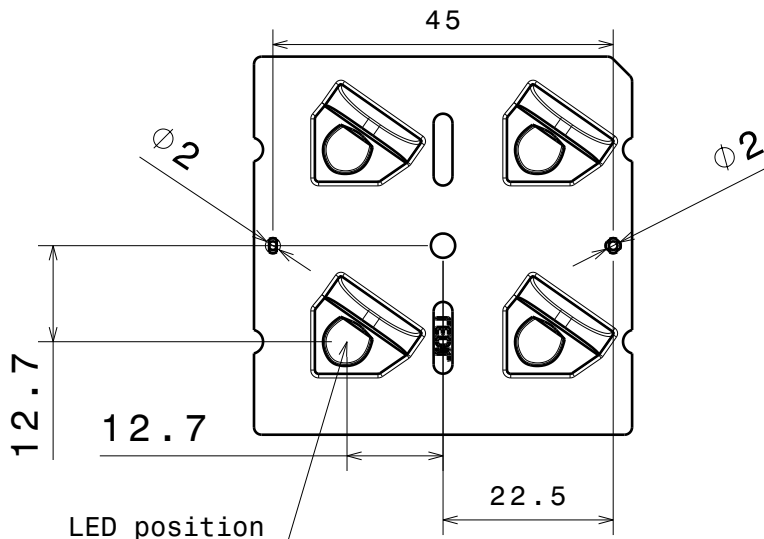

D

C

B

A

4

4

Cent. to cent.

Rear view

Bottom view

Front view

3

3

2

2

INDEX	PART NO	DESCRIPTION	MATERIAL	COLOUR
1	C14896	STRADA-2X2-PXL	PMMA	clear

Tolerances if not otherwise shown  
 According to DIN ISO 2768-1  
 Linear measures:  
 Up to 30mm class M, otherwise class C.  
 According to DIN ISO 2768-2  
 Form and position: class L

SIZE	PART NUMBER
A4	C14896

SCALE	1:1	WEIGHT	SHEET	1/1
-------	-----	--------	-------	-----

1

1

D

A