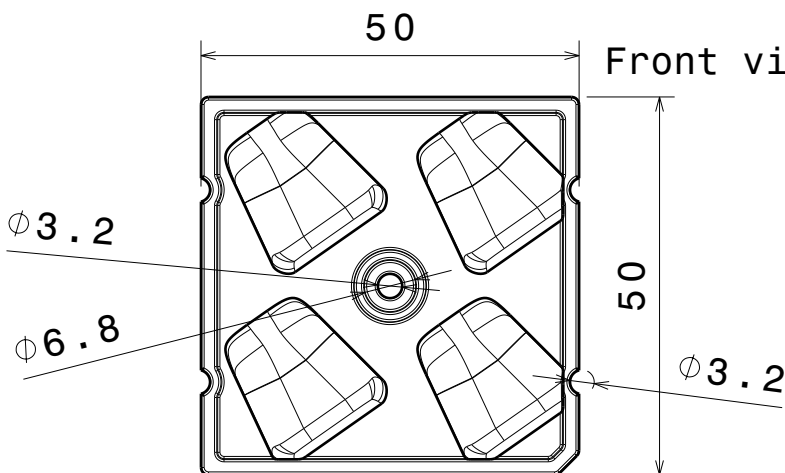

D

C

B

A

4

4

Cent. to cent.

Rear view

Bottom view

Front view

3

3

2

2

INDEX	PART NO	DESCRIPTION	MATERIAL	COLOUR
1	C14896	STRADA-2X2-PXL	PMMA	clear

Tolerances if not otherwise shown  
 According to DIN ISO 2768-1  
 Linear measures:  
 Up to 30mm class M, otherwise class C.  
 According to DIN ISO 2768-2  
 Form and position: class L

SIZE	PART NUMBER
A4	C14896

SCALE	1:1	WEIGHT	SHEET	1/1
-------	-----	--------	-------	-----

1

1

D

A