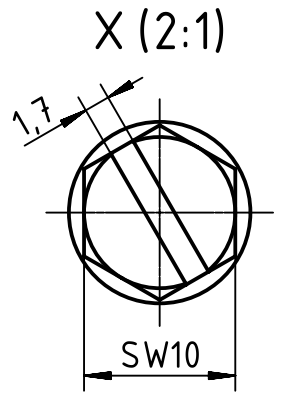

1 2 3 4 5 6

A  
B  
C  
D

	All Dimensions in mm Original Size DIN A4		Scale 1:2	Free size tol.		Ref.		
						Sub.		
	All rights reserved		Created by FINKEV	Inspected by GERB	Standardisation TIEMANNA	Date 2015-11-13	State Final Release	
	Department EL PD - DE		Title Han 16HPR Hood Side Entry M40 Screw Lock				Doc-Key / ECM-Nr. 100215021/UGD/004/B 500000094511	
HARTING Electric GmbH & Co. KG D-32339 Espelkamp			Type TB	Number 19 40 016 0513			Rev. B	Page 1/1