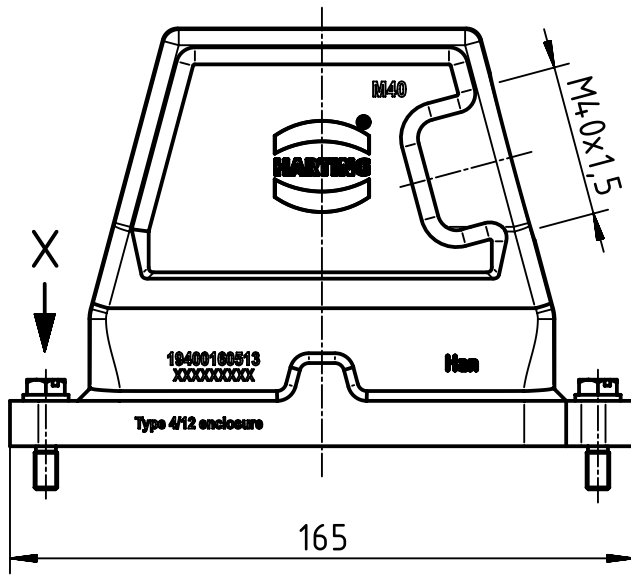

1 2 3 4 5 6

A  
B  
C  
D

	All Dimensions in mm Original Size DIN A4		Scale 1:2	Free size tol.		Ref.		
						Sub.		
	All rights reserved		Created by FINKEV	Inspected by GERB	Standardisation TIEMANNA	Date 2015-11-13	State Final Release	
	Department EL PD - DE		Title Han 16HPR Hood Side Entry M40 Screw Lock				Doc-Key / ECM-Nr. 100215021/UGD/004/B 500000094511	
HARTING Electric GmbH & Co. KG D-32339 Espelkamp			Type TB	Number 19 40 016 0513			Rev. B	Page 1/1