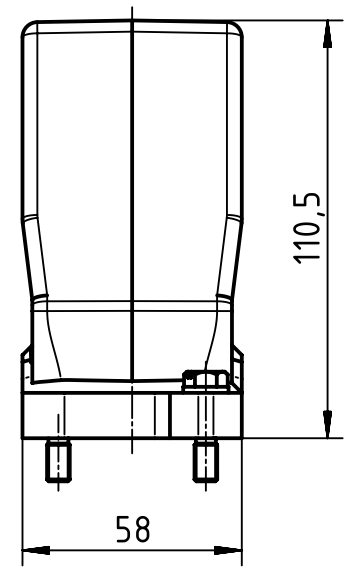

1 2 3 4 5 6

A  
B  
C  
D

	All Dimensions in mm Original Size DIN A4		Scale 1:2	Free size tol.		Ref.		
						Sub.		
	All rights reserved		Created by FINKEV	Inspected by GERB	Standardisation TIEMANNA	Date 2015-11-13	State Final Release	
	Department EL PD - DE		Title Han 16HPR Hood Side Entry M40 Screw Lock				Doc-Key / ECM-Nr. 100215021/UGD/004/B 500000094511	
HARTING Electric GmbH & Co. KG D-32339 Espelkamp			Type TB	Number 19 40 016 0513			Rev. B	Page 1/1