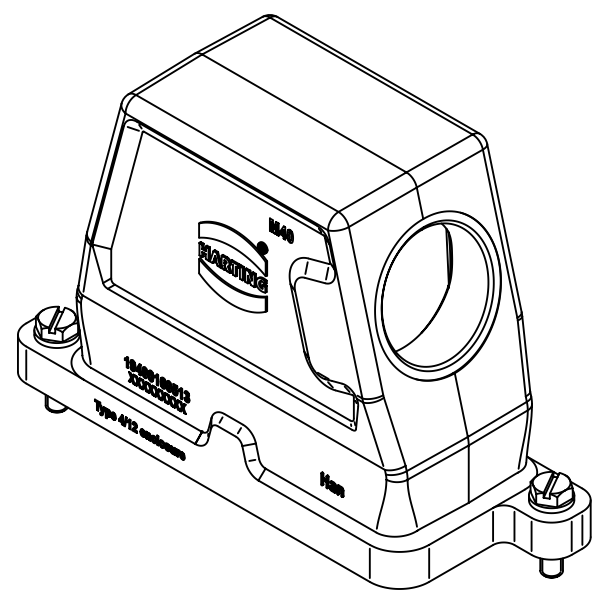

1 2 3 4 5 6

A  
B  
C  
D

	All Dimensions in mm Original Size DIN A4		Scale 1:2	Free size tol.		Ref.		
						Sub.		
	All rights reserved		Created by FINKEV	Inspected by GERB	Standardisation TIEMANNA	Date 2015-11-13	State Final Release	
	Department EL PD - DE		Title Han 16HPR Hood Side Entry M40 Screw Lock				Doc-Key / ECM-Nr. 100215021/UGD/004/B 500000094511	
HARTING Electric GmbH & Co. KG D-32339 Espelkamp			Type TB	Number 19 40 016 0513			Rev. B	Page 1/1