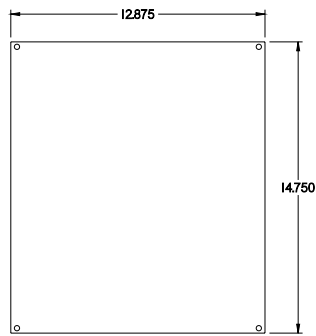

PART No. 1414O10

for more information visit
www.hammfg.com

Data subject to change without notice

TOP VIEW

ISOMETRIC VIEW

BACK VIEW

LEFT SIDE VIEW

FRONT VIEW

RIGHT SIDE VIEW

INNER PANEL

BOTTOM VIEW