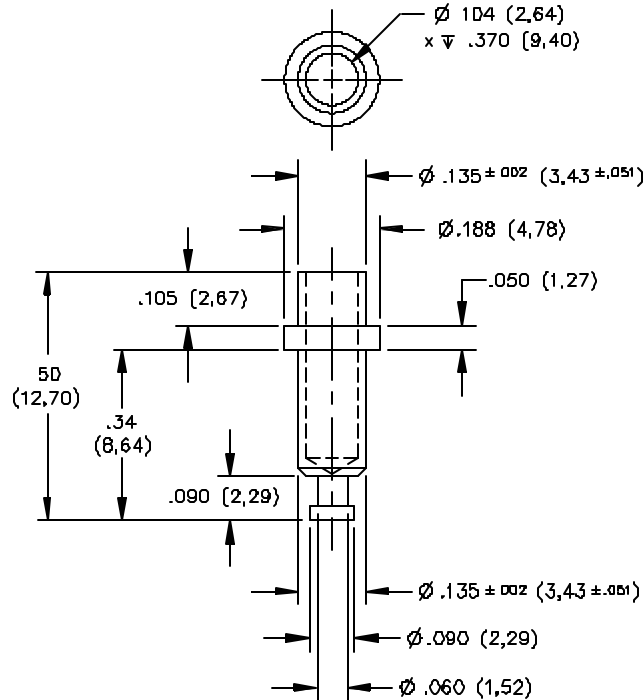

Model 3277 Miniature Rivet Type Banana Jack With Turret for 1/16" Thick Panel

FEATURES:

- Accepts miniature banana plugs.
- Mounts in panels up to .062" thick.

MATERIALS:

Miniature Banana Jack: Brass

Finish: Gold Plated, over Sulphamate Nickel

RATINGS:

Operating Voltage: 1500 VDC

Current: 5 Amperes

ORDERING INFORMATION: Model 3277

Sold in packages of 10

All dimensions are in inches and metric.

All specifications are to the latest revisions. Specifications are subject to change without notice.