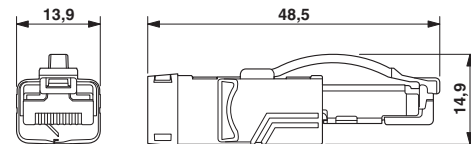

Technical data

Dimensions

Length of cable	5 m
-----------------	-----

General data

Number of positions	4
Signal type/category	PROFINET

Characteristics head 1

Head type	Plug straight RJ45 / IP20
-----------	---------------------------

Patch cable - VS-PNRJ45-PNRJ45-93B-5,0 - 1406403

Technical data

Cable

AWG signal line	22
Conductor structure signal line	7x 0.25 mm
Core diameter including insulation	approx. 1.5 mm
Wire colors	White, yellow, blue, orange
External sheath, color	green RAL 6018
Outer sheath, material	PVC
Conductor material	Tin-plated Cu litz wires
Wave impedance	100 Ω ±15 Ω (at 1 ... 100 MHz)

Drawings

Schematic diagram

Cable cross section

Circuit diagram

Dimensional drawing

RJ45 connector, IP20

Classifications

eCl@ss