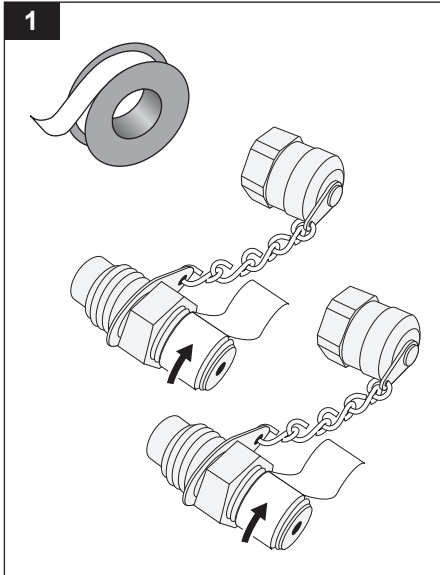

Premium Pressure Accessory Kit for Calibrator Configurations

Premium Pressure Accessory Kit

for Hand Pump Configurations