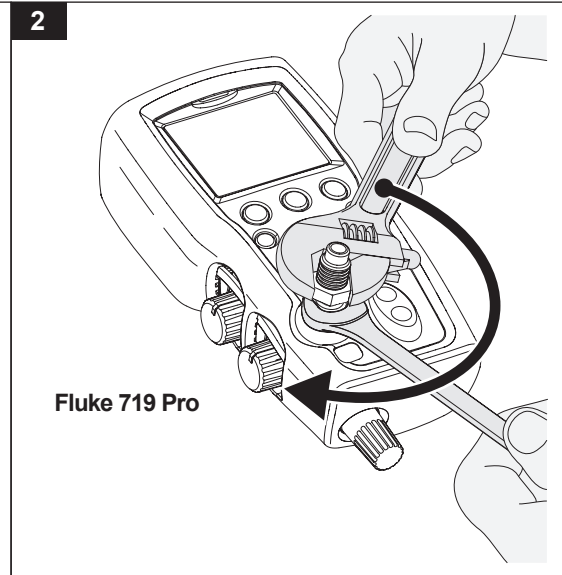

Premium Pressure Accessory Kit for Calibrator Configurations

Premium Pressure Accessory Kit

for Hand Pump Configurations