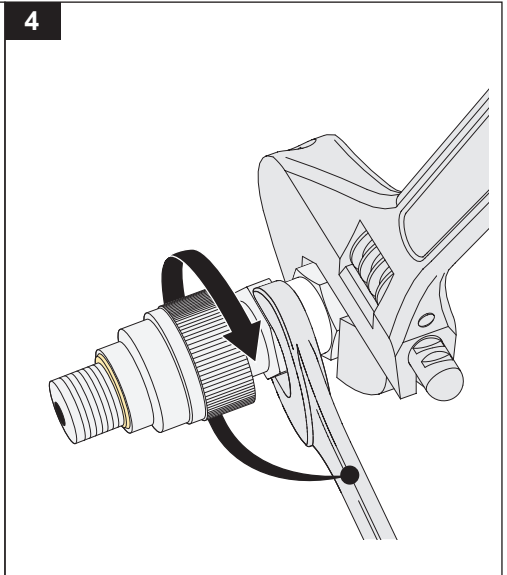

Premium Pressure Accessory Kit for Calibrator Configurations

Premium Pressure Accessory Kit

for Hand Pump Configurations