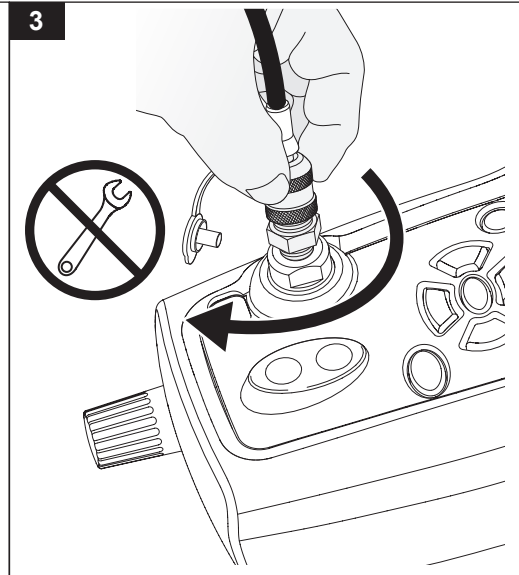

Premium Pressure Accessory Kit for Calibrator Configurations

Premium Pressure Accessory Kit

for Hand Pump Configurations