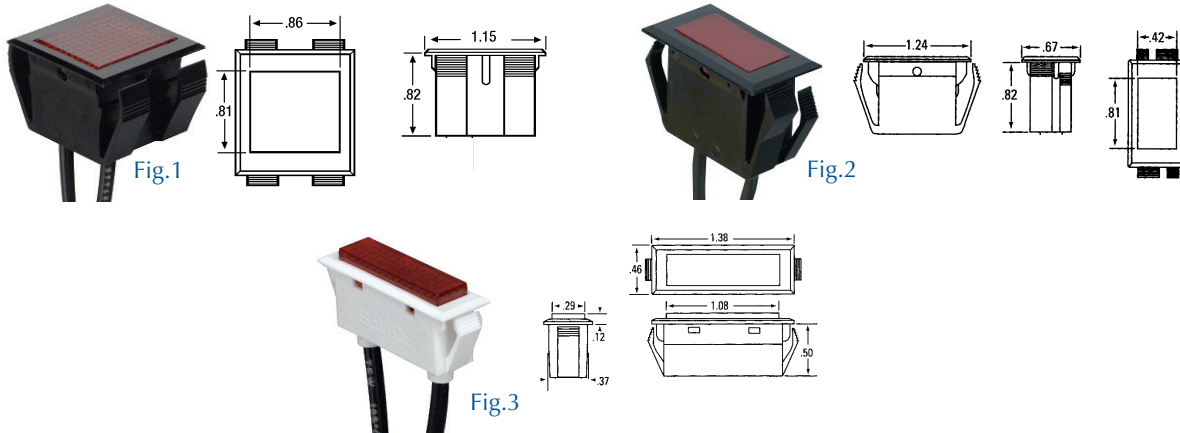

PANEL LAMPS

Large Rectangular Snap-in Panel Lamps

These press-to-fit panel lamps are available in several colors and voltages. They are made from Nylon material and have 18 AWG 6" wire leads.

Retail Part No.	Bulk Part No.	Figure No.	Lamp Voltage	Lamp Current	Lamp Type	Lamp Termination	Lamp Life	Lamp Shape	Lamp Color
38-1132-50	38-1132-50BU	1	125V		Neon	Wire Leads	25,000	Square	Red
38-1132-12	38-1132-12BU	1	12V/14V	.08A	Incandescent	Wire Leads	50,000	Square	Red
38-1133-50	38-1133-50BU	1	125V		Neon	Wire Leads	25,000	Square	Amber
38-1133-12	38-1133-12BU	1	12V/14V	.08A	Incandescent	Wire Leads	50,000	Square	Amber
38-1135-50	38-1135-50BU	1	125V		Neon	Wire Leads	25,000	Square	Green
38-1135-12	38-1135-12BU	1	12V/14V	.08A	Incandescent	Wire Leads	50,000	Square	Green
38-1139-50	38-1139-50BU	1	125V		Neon	Wire Leads	25,000	Square	White
38-1139-12	38-1139-12BU	1	12V/14V	.08A	Incandescent	Wire Leads	50,000	Square	White

Rectangular Snap-in Panel Lamps

This is the most popular of the rectangular lamps used today. The device snaps into a panel cutout with a minimum panel thickness of .020"-.025". All lamps are made of a Nylon material with 18 AWG 6" wire leads.

3/8 Snap-in Rectangular Panel Lamps

Snaps into panel cutout of .375" x 1.28" x 0.5". The Nylon body comes with 6" 18 AWG wire leads.

Retail Part No.	Bulk Part No.	Figure No.	Lamp Voltage	Lamp Current	Lamp Type	Lamp Termination	Lamp Life	Lamp Shape	Lamp Color
38-3002-50	38-3002-50BU	3	125V		Neon	Wire Leads	25,000	Rectangular	Red
38-3003-50	38-3003-50BU	3	125V		Neon	Wire Leads	25,000	Rectangular	Amber
38-3005-50	38-3005-50BU	3	125V		Neon	Wire Leads	25,000	Rectangular	Green