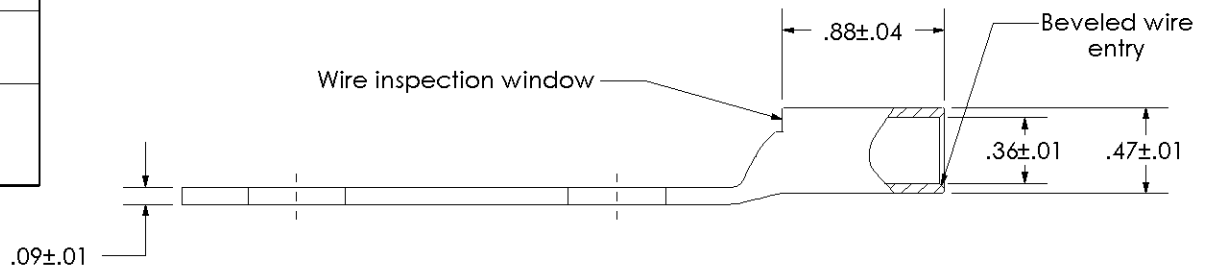

THIS COPY IS PROVIDED ON A RESTRICTED BASIS AND IS NOT TO BE USED IN ANY WAY DETRIMENTAL TO THE INTERESTS OF PANDUIT CORP.

Material	High Conductivity Seamless Copper Tube
Plating	Electro-Tin
Wire Size	1 AWG
Wire Type	Stranded Copper; Class B: Compact, Compressed or Concentric, Class C: Concentric
Wire Strip Length	15/16 in.
Stud Size	1/2 in.
UL Listed Wire Connector	Yes, for applications up to 35kv. Consult cable manufacturer for voltage stress relief instructions with applications greater than 2000 volts.
UL Temperature Rating	90° C
C.S.A Certified Wire Connector	Yes
Panduit Color Code on Barrel	GREEN
Panduit Die Index No. on Barrel	P37
Alternate Industry Die Index No. ( ) on Barrel	(11)

00	12/02	SAB	DRL	RELEASED	10343
REV	DATE	BY	CHK	DESCRIPTION	ECN

**PANDUIT CORP. TINLEY PARK, ILLINOIS**

LCD1-12-E  
Copper Lug - Two-Hole, Standard Barrel

SCALE N/A DRAWING NO / CAD FILE LCD1-12-CUST