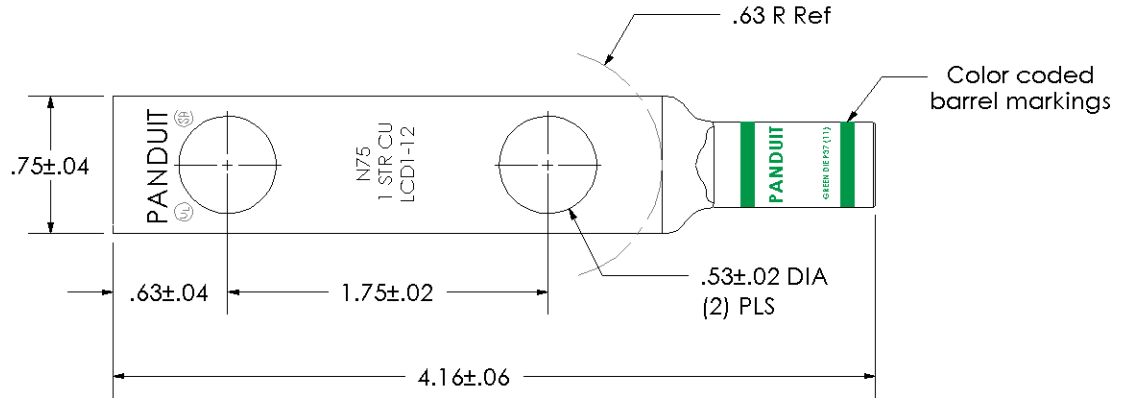

THIS COPY IS PROVIDED ON A RESTRICTED BASIS AND IS NOT TO BE USED IN ANY WAY DETRIMENTAL TO THE INTERESTS OF PANDUIT CORP.

Material	High Conductivity Seamless Copper Tube
Plating	Electro-Tin
Wire Size	1 AWG
Wire Type	Stranded Copper; Class B: Compact, Compressed or Concentric, Class C: Concentric
Wire Strip Length	15/16 in.
Stud Size	1/2 in.
UL Listed Wire Connector	Yes, for applications up to 35kv. Consult cable manufacturer for voltage stress relief instructions with applications greater than 2000 volts.
UL Temperature Rating	90° C
C.S.A Certified Wire Connector	Yes
Panduit Color Code on Barrel	GREEN
Panduit Die Index No. on Barrel	P37
Alternate Industry Die Index No. ( ) on Barrel	(11)

00	12/02	SAB	DRL	RELEASED	10343
REV	DATE	BY	CHK	DESCRIPTION	ECN

**PANDUIT CORP. TINLEY PARK, ILLINOIS**

LCD1-12-E  
Copper Lug - Two-Hole, Standard Barrel

SCALE N/A DRAWING NO / CAD FILE LCD1-12-CUST