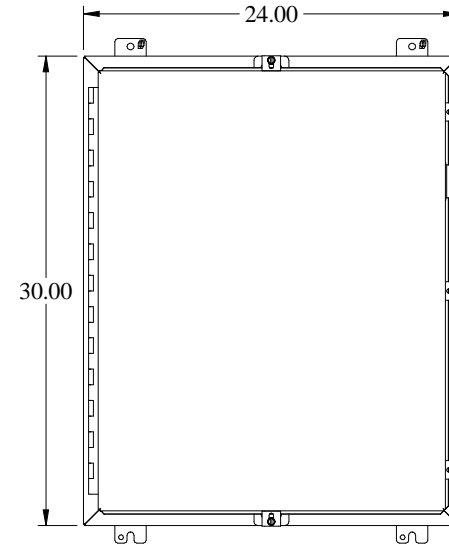

PART No. 1418N4ALK8

for more information visit  
[www.hammfg.com](http://www.hammfg.com)

Data subject to change without notice

Isometric drawing Not to Scale

ISOMETRIC VIEW

RIGHT SIDE VIEW

BOTTOM VIEW