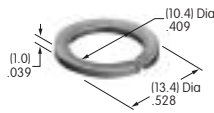

**AT520
Lockwasher**
Chromate/zinc/steel
Series: HS PS TS