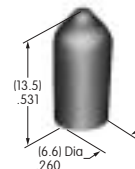

AT434
Bat Lever Cap
Polyvinyl chloride
Colors: A B C E F G
Series: M