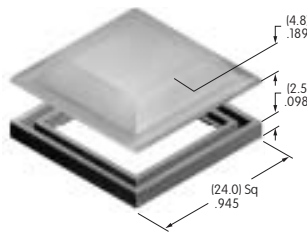

AT4000s

AT4001
Square Splash Cover
Polyvinyl chloride & polyethylene
Series: LB UB