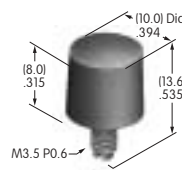

AT079
.394" Dia. Screw-on Cap
Polystyrene
Colors: A B C E F G H
Series: MB20 SCB WB