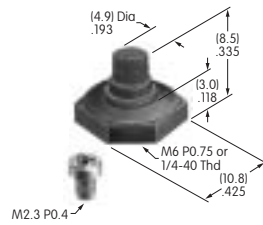

**AT4035**  
**Square Nonilluminated Cap**  
 Polycarbonate  
 Colors: A B C E F G  
 Series: HB

**AT4036**  
**Round Nonilluminated Cap**  
 Polycarbonate  
 Colors: B C E F G  
 Series: HB

**AT4041 (M-metric H-inch)**  
**Waterproof Boot for Momentary**  
 Silicone Rubber  
 Series: MB