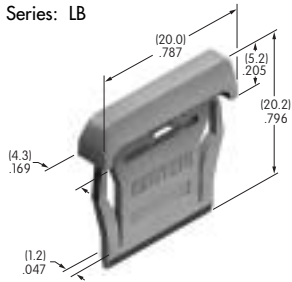

AT498
Center Barrier
Polyamide
Colors: A
Series: LB