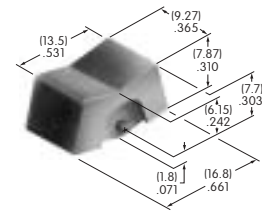

### AT4149

**.365" Wide Paddle**  
Polyamide  
Colors: A B C E F G H  
Series: M M2T P