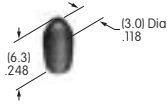

AT4064
.248" Bat Lever Cap
Polyvinyl chloride
Colors: A B C
Series: A B