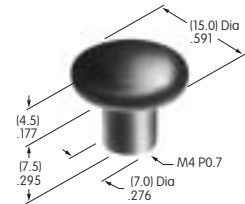

AT424
Push-Pull Knob
Phenolic resin
Colors: A
Series: SB862