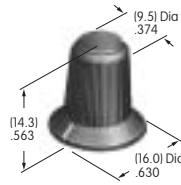

## AT4100s

**AT4103**  
**Small Color Tipped Knob**  
 Polyester with polyamide tip  
 Base Color: A  
 Tip Colors: A B C E F G H  
 Series: DRA MR

**AT4104**  
**Large Color Tipped Knob**  
 Polyester with polyamide tip  
 Base Color: A  
 Tip Colors: A B C E F G H  
 Series: DRA MR