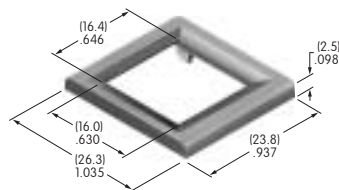

## AT9000s

**AT9201**  
Bezel

Polycarbonate  
Colors: A B C E F G H  
Series: MLW

**AT9410**  
Round Splash Cover

Lid: Polyvinyl chloride  
Base: Polyethylene  
O-ring: Nitrile butadiene rubber  
Series: LB Panel Seal