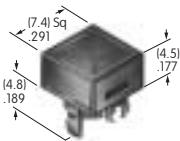

AT4166
Square Cap for Bright LED

Polycarbonate
Colors: CB DB FB
Series: HB