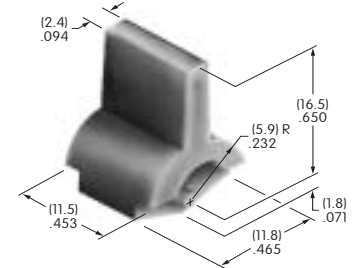

AT4151

.453" Wide Paddle
Polyamide
Colors: A B C E F G H
Series: M M2T P