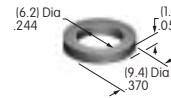

Nickel/brass  
Series: E EB M MB20 MB24 P

**AT533T (M-metric H-inch)  
Threaded Through Dress Nut**

Nickel/brass  
Series: E EB M MB20 MB24 P

**AT535  
Washer for MR Panel Seal**

Nitrile butadiene rubber  
Series: MR