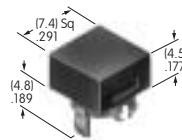

AT4035
Square Nonilluminated Cap
Polycarbonate
Colors: A B C E F G
Series: HB