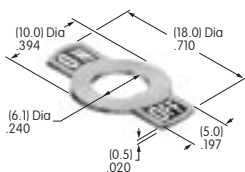

AT210
ON-OFF Plate for 6mm Threaded Bushing
Nickel/aluminum
Colors: Red & black ink
Series: E M P