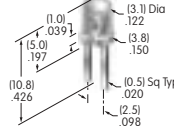

AT631
Single Element LED
Color: B
Series: KB LB YB
T-1 Bi-pin