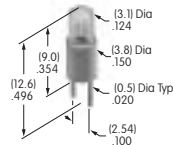

AT615
Neon Lamp
Volts: 110
Series: KB
T-1 Bi-pin