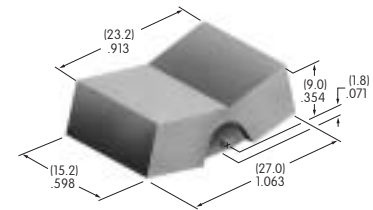

AT4156

.598" Wide Rocker
Polyamide
Colors: A B C E F G H
Series: M P