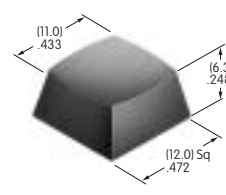

AT4059
Flat Cap
Polycarbonate
Colors: A B C E F G H
Series: JB