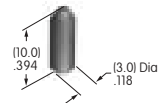

## AT4000s

**AT4001**  
**Square Splash Cover**  
 Polyvinyl chloride & polyethylene  
 Series: LB UB

**AT4002**  
**Round Splash Cover**  
 Polyvinyl chloride & polyethylene  
 Series: LB

**AT4003**  
**.394" Bat Lever Cap**  
 Polyvinyl chloride  
 Colors: A B C  
 Series: A B