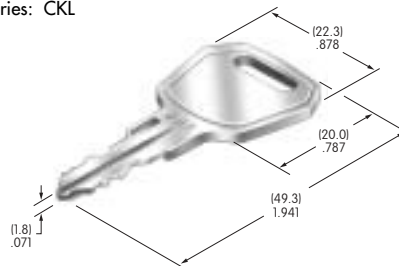

AT4153

Flat Key
Chrome/brass
Series: CKL