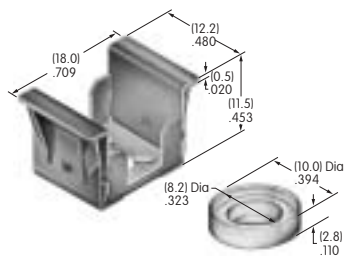

**AT529
Mounter for Square Cap**
Stainless steel frame
GFR PBT spacer
Series: EB

**AT530
Panel Mount for Single Pole**
Polycarbonate
Colors: A B C E F G H
Series: A AB

**AT531
Panel Mount for Single or Double Pole**
Polycarbonate
Colors: A B C E F G H
Series: A AB