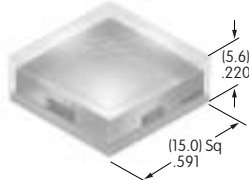

AT3076
Flat Cap for Illuminated with Lens/Diffuser
Polycarbonate
Colors: JB JC JD JF
Series: UB2