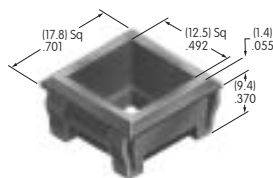

Tin/steel  
Series: MR

**AT546  
Mounting Bracket  
for Block Mounting**

Tin-lead/phosphor bronze  
Series: GB2

**AT547  
Mounter for AT4140**

Polyamide  
Color: A  
Series: JB