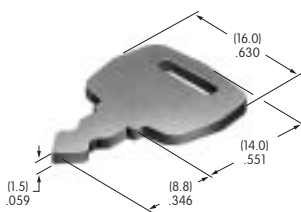

AT4079
Actuator Key
Bright nickel/brass
Series: SK