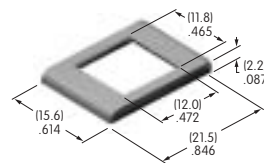

AT207
Bezel
Polycarbonate
Colors: A B C E F G H
Series: EB M MB24 M2100