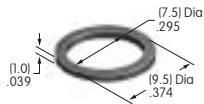

AT085
O-ring
Nitrile butadiene rubber
Series: DRA