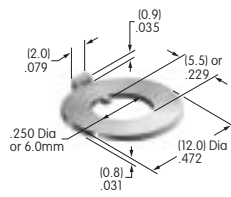

AT507 (M-metric H-inch)
Locking Ring
Chromate/zinc/steel
Series: E EB M MB20 MB24 MR P