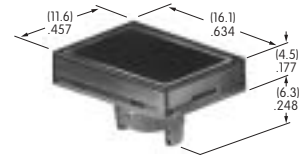

AT4022
Rectangular Colored Insert Cap
Polycarbonate
Colors: JB JC JE JF JG
Series: KB