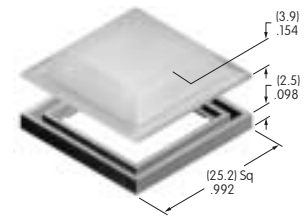

AT4145
Square Splash Cover

Lid: PVC; Gasket: Polyethylene
Series: UB2