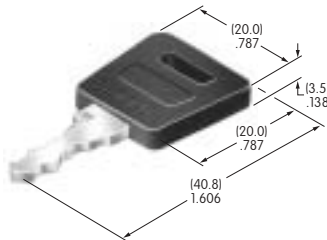

AT4147

Flat Key
Nickel/brass with
PBT handle
Color: A
Series: CKM