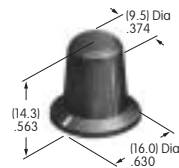

AT4100s

AT4103
Small Color Tipped Knob
Polyester with polyamide tip
Base Color: A
Tip Colors: A B C E F G H
Series: DRA MR