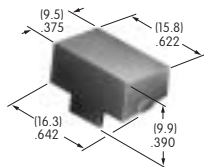

AT421
Filter for AT420
Polyethylene
Colors: B C D E F G
Series: LW