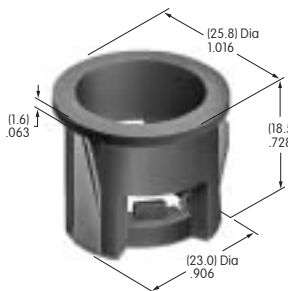

**AT528
Mounter for Round Cap**
Glass fiber reinforced nylon
Color: A
Series: DLB MB20