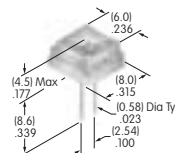

AT627
4-element LED
With Resistor; Volts: 5 12 24
Colors: C D F
Series: LB
T-1 Bi-pin