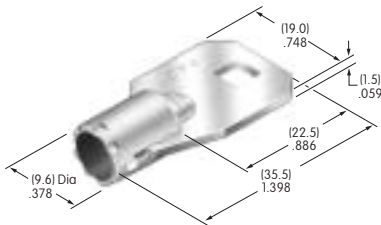

AT4152

Tubular Key
Nickel/brass
Series: CKL