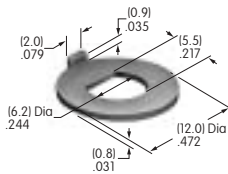

**AT515 (M-metric H-inch)
Locking Ring for D Flat Bushing**
Chromate/zinc/steel
Series: DRA M MB24