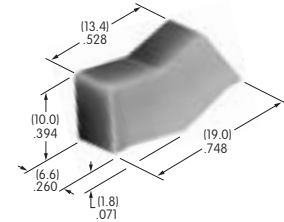

AT469
.260" Wide Rocker
PBT
Colors: A B C D E F G H
Series: A