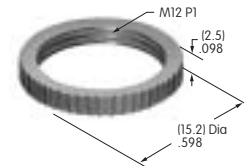

## AT500s

**AT501 (M-metric H-inch)**  
**Knurled Face Nut**  
 Chrome/brass  
 Series: E EB M MB20 MB24 P

**AT503**  
**Hex Face Nut**  
 Tin/brass  
 Series: M P S SB

**AT504**  
**Knurled Face Nut**  
 Chrome/brass  
 Series: M P S SB