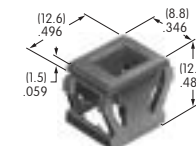

**AT530
Panel Mount for Single Pole**
Polycarbonate
Colors: A B C E F G H
Series: A AB