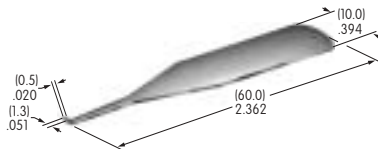

AT100s

AT105
Cap Removal Tool
Stainless steel
Series: HB KB LB UB YB