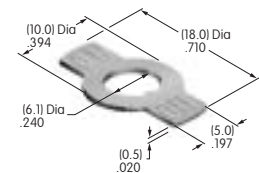

AT209
ON-OFF Plate for 6mm Threaded Bushing
Nickel/brass
Series: E M P