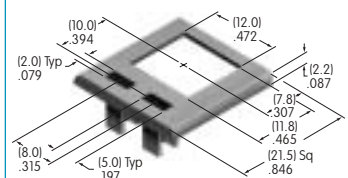

AT213
Bezel with 2 AT618 LEDs
Polycarbonate
Color: A
Series: EB M MB24