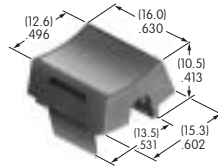

**AT435**  
**Screw-on Cap**  
 Chrome/Brass  
 Series: SB265 SB285

**AT438**  
**Design Rocker**  
 Polycarbonate  
 Colors: B C D F G  
 Series: MLW

**AT442**  
**.394" Dia. Snap-on Cap**  
 Polycarbonate  
 Colors: A B C E F G H  
 Series: EB M2B MB20