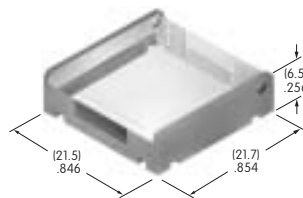

**AT4139**  
**Flat Cap**

Polycarbonate  
 Colors: A B C H  
 Series: JB

**AT4140**  
**Cap**

Polycarbonate  
 Colors: A B C H  
 Series: JB

**AT4141**  
**Protective Guard, Opens 90°**

Cover: Polycarbonate  
 Base: GFR Polyamide  
 Series: UB2