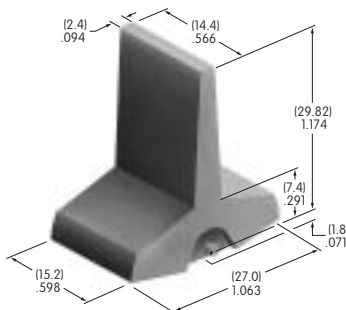

AT4157

.598" Wide Paddle
Polyamide
Colors: A B C E F G H
Series: M P