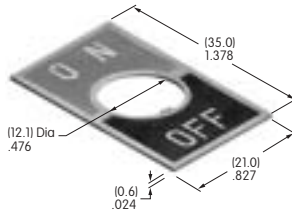

AT215
ON-OFF Plate for 12mm Threaded Bushing
Nickel/aluminum
Colors: Red & black enamel
Series: M P S

AT217
Small Bezel
Polyamide
Colors: A B H
Series: JWM