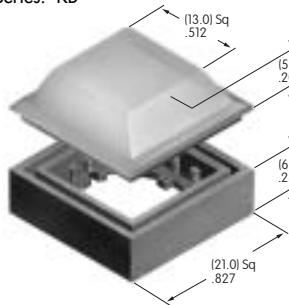

AT495
Splash Cover
Polycarbonate & polyamide
Series: KB