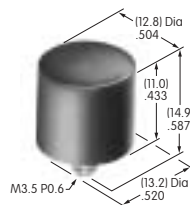

AT414
.520" Dia. Screw-on Cap
PBT
Colors: A B C D E F G H
Series: MB20 SB SCB WB