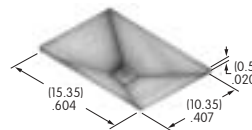

AT4118
Diffuser for AT4117 Rectangular Transparent Cap
Polycarbonate
Colors: B C D F
Series: UB