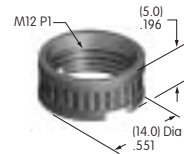

AT057
Mounting Nut
Nickel/brass
Series: KB