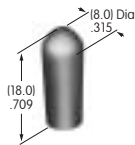

AT406
Bat Lever Cap
Polyvinyl chloride
Colors: A B C D E F G
Series: M P S