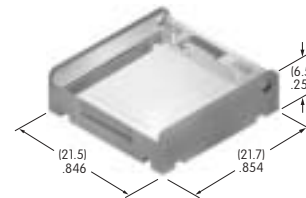

AT4142
Protective Guard, Opens 180°

Spring activated
Cover: Polycarbonate
Base: GFR Polyamide
Series: UB2