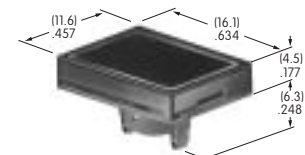

AT4159

Rectangular Cap for Bright LED
Polycarbonate
Colors: JC JD JF
Series: KB