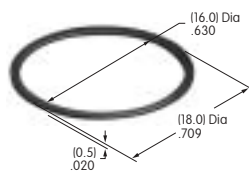

AT089
O-ring for YB Panel Seal
Nitrile butadiene rubber
Series: YB