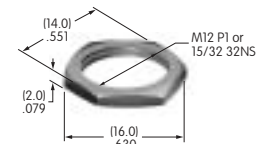

**AT518  
Locking Ring**  
Chromate/zinc/steel  
Series: HS PS TS

**AT520  
Lockwasher**  
Chromate/zinc/steel  
Series: HS PS TS

**AT526  
Hex Mounting Nut**  
Nickel/steel  
Series: HS PS TS

**AT527 (M-metric H-inch)  
Hex Mounting Nut**  
Nickel/steel  
Series: M P S SB SK