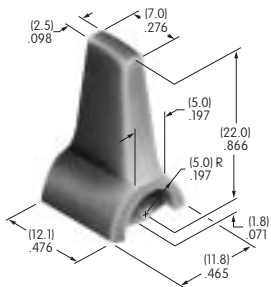

AT460
Long Plastic Toggle Tip
Polyethylene
Colors: A B C E F G
Series: M

AT461
.476" Wide Paddle
Polycarbonate
Colors: A B C E F G H
Series: M M2T