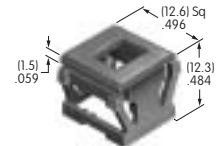

**AT531
Panel Mount for Single or Double Pole**
Polycarbonate
Colors: A B C E F G H
Series: A AB