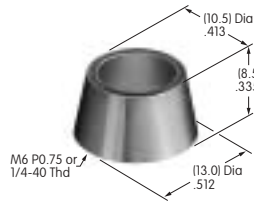

**AT512 (M-metric H-inch)
Conical Nut**
Chrome/brass
Series: EB MB20