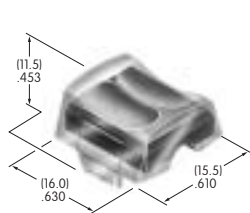

AT4127
Sculptured Rocker
Polycarbonate
Colors: B C E F
Series: MLW