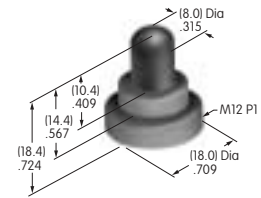

AT214
ON-OFF Plate for 12mm Threaded Bushing
Nickel/aluminum
Colors: Red & black ink
Series: M P S

AT215
ON-OFF Plate for 12mm Threaded Bushing
Nickel/aluminum
Colors: Red & black enamel
Series: M P S

AT217
Small Bezel
Polyamide
Colors: A B H
Series: JWM

AT218
Large Bezel
Polyamide
Colors: A B H
Series: JWJ

AT400s

AT401
Splashproof Boot
Nitrile butadiene rubber
Colors: A H
Series: M P S

AT402
Splashproof Boot
Silicone rubber
Colors: A C E F H
Series: M P S

AT402C
Splashproof Boot
Silicone rubber
Series: M

AT405
Solid Colored Rocker
Polycarbonate
Colors: A B C D E F G
Series: MLW

AT406
Bat Lever Cap
Polyvinyl chloride
Colors: A B C D E F G
Series: M P S

AT407
.394" Dia. Screw-on Cap
PBT
Colors: A B C E F G H
Series: MB20

AT412
.748" Dia. Screw-on Cap
Polystyrene
Colors: A B C F
Series: MB20 SCB WB

AT413
.315" Dia. Screw-on Cap
PBT
Colors: A B C E F G H
Series: MB20

AT414
.520" Dia. Screw-on Cap
PBT
Colors: A B C D E F G H
Series: MB20 SB SCB WB

AT415
Bat Lever Cap
Polyethylene
Colors: A B C E F G
Series: E M M2T

AT416
Lamp Cover for AT602
Silicone rubber
Colors: C D F
Series: LW