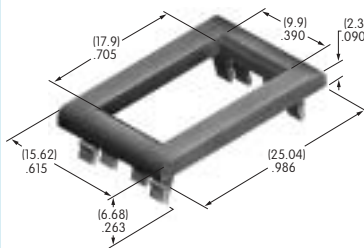

AT073
Mounting Nut
Nickel/brass
Series: HB

AT064-1 & AT064-2
Panel Frame for Rocker & Paddle .365" Wide
Polyamide
Color: A
Series: M