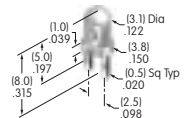

AT624
Single Element LED
Color: G
Series: HB
T-1 Bi-pin