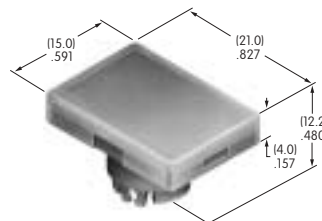

AT3006 Rectangular Cap for Bright LED & Bicolor

Polycarbonate
Colors: JB JC JD JF
Series: YB