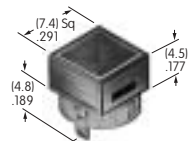

AT4168
Square Indicator Cap for Bright LED

Polycarbonate
Colors: CB DB FB
Series: HB