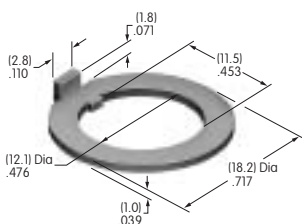

**AT511 (M-metric H-inch)
Knurled Cap Nut**
Chrome/brass
Series: E EB M MB20 MB24 P

AT506
Locking Ring
Chromate/zinc/steel
Series: M MB20 SB