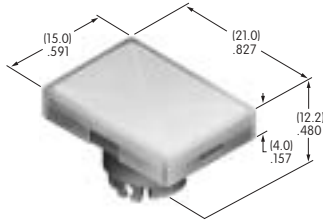

AT3016
Rectangular Cap for Super Bright LED
Polycarbonate
Colors: JB
Series: YB