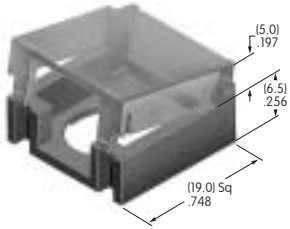

**AT494**  
**Protective Guard**  
 Polycarbonate & polyamide  
 Series: KB

**AT495**  
**Splash Cover**  
 Polycarbonate & polyamide  
 Series: KB

**AT496**  
**.295" Dia. Cap**  
 Polyamide  
 Colors: A B C  
 Series: AB BB FB M2B MB24