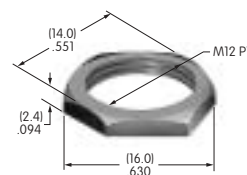

## AT500s

**AT501 (M-metric H-inch)**  
**Knurled Face Nut**  
 Chrome/brass  
 Series: E EB M MB20 MB24 P

**AT503**  
**Hex Face Nut**  
 Tin/brass  
 Series: M P S SB

**AT504**  
**Knurled Face Nut**  
 Chrome/brass  
 Series: M P S SB