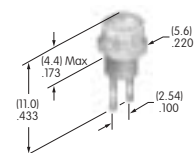

AT628
Dual Element LED
Colors: C D F
Series: KB YB
T-1 Bi-pin