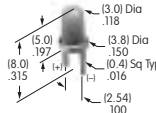

AT616
Single Element LED
Colors: C E F
Series: HB
T-1 Bi-pin