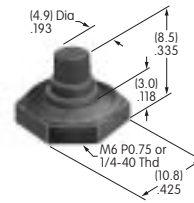

AT4036
Round Nonilluminated Cap
Polycarbonate
Colors: B C E F G
Series: HB

AT4041 (M-metric H-inch)
Waterproof Boot for Momentary
Silicone Rubber
Series: MB

AT4042 (M-metric H-inch)
Waterproof Boot for Alternate
Silicone Rubber
Series: MB

AT4043
Waterproof Boot
Silicone Rubber
Series: MB WB

AT4051
Spot Illuminated Cap
Polycarbonate
Colors: AB
Series: KB

AT4052
Spot Illuminated Cap
Polycarbonate
Colors: AB
Series: HB

AT4054
Round Solid Colored Cap
Polycarbonate
Colors: BJ CJ EJ FJ GJ
Series: LB Panel Seal

AT4055
Round Colored Insert Cap
Polycarbonate
Colors: JB JC JE JF JG
Series: LB Panel Seal

AT4056
Round Cap for LED
Polycarbonate
Colors: JB JC JD JF
Series: LB Panel Seal

AT4057
Protective Guard for Rectangular
Polycarbonate
Series: LB

AT4058
Sculptured Cap
Polyamide
Colors: A B C E F G H
Series: JB

AT4059
Flat Cap
Polycarbonate
Colors: A B C E F G H
Series: JB

AT4060
Clear Cap w/Colored Diffuser
Polycarbonate
Colors: JB JC JE JF
Series: JB

AT4061
Snap-in Knob
Polyamide
Knob Color: A
Flange Color: J
Series: DR

AT4062
Rocker
Polyamide
Colors: A B C
Series: G

AT4063
.157" Dia. Slip-on Cap
Polyamide
Colors: A B C
Series: GB