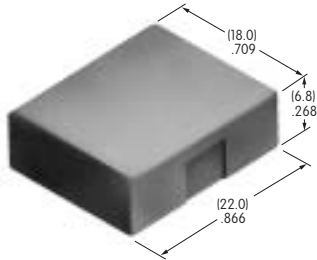

### AT3015 Round Cap for Super Bright LED

Polycarbonate  
Colors: JB  
Series: YB

**AT3016**  
**Rectangular Cap for Super Bright LED**  
 Polycarbonate  
 Colors: JB  
 Series: YB

**AT3021**  
**Flat Cap for Barrier Flange**  
 Polyphenylene oxide  
 Colors: A B C H  
 Series: JP