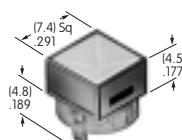

AT4033
Square Indicator Cap
Polycarbonate
Colors: JB
Series: HB