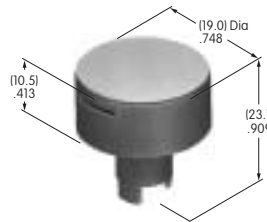

AT442
.394" Dia. Snap-on Cap
Polycarbonate
Colors: A B C E F G H
Series: EB M2B MB20

AT443
.315" Dia. Snap-on Cap
Polycarbonate
Colors: A B C E F G H
Series: EB M2B MB20

AT444
Bat Lever Conical Cap
Polyethylene
Colors: A B C E F G
Series: E M M2T

AT445
Cap for Color Tipped Cone Toggle
Polycarbonate
Colors: A B C E F G
Series: M

AT446
.748" Dia. Round Design Cap
Polycarbonate
Holder Color: A
Lens Color: B C F G
Series: DLB