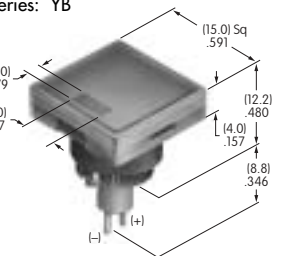

AT3010 Square Spot Illuminated Cap with Built-in LED

Polycarbonate
Cap Colors: JA JB JC JE JF
LED Colors: C D F CF
Voltages: 2 5 12 24
Series: YB