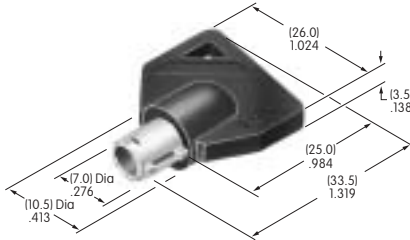

AT4146

Tubular Key
Nickel/brass with
PBT handle
Color: A
Series: CKM