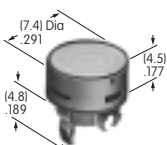

AT4032
Round Cap for Bright & Super Bright LED
Polycarbonate
Colors: JB
Series: HB