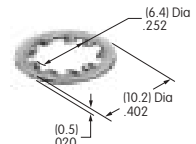

**AT513H
Hex Nut**
Nickel/brass
Series: M MB20 MB24

AT509
Internal Tooth Lockwasher
Chromate/zinc/steel
Series: DRA M MR P S SB