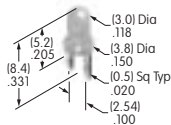

AT633
Single Element LED
Colors: C D F
Series: HB
T-1 Bi-pin