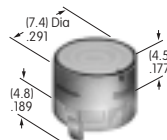

AT4034
Round Indicator Cap
Polycarbonate
Colors: JB
Series: HB