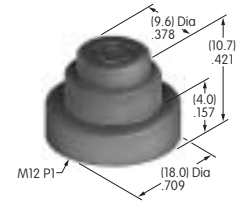

AT4043
Waterproof Boot
Silicone Rubber
Series: MB WB