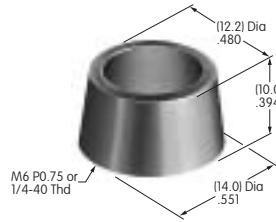

**AT516
O-ring**
Nitrile butadiene rubber
Series: M MB20

**AT512C (M-metric H-inch)
Conical Nut**
Chrome/brass
Series: EB MB20