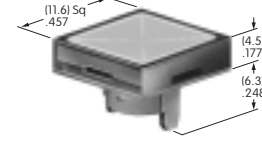

AT4133
Square Cap for
Bright & Super Bright LED

Polycarbonate
Colors: JB
Series: KB