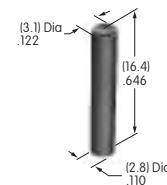

AT460
Long Plastic Toggle Tip
Polyethylene
Colors: A B C E F G
Series: M