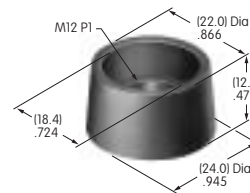

AT454
Round Insert
Polycarbonate
Colors: A B C F G H
Series: MB20 SCB
Used with Screw Adaptor AT080

AT455
Round Shroud
Polycarbonate
Colors: A B H
Series: MB20 SCB