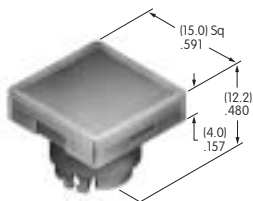

AT3004 Square Cap for Bright LED & Bicolor

Polycarbonate
Colors: JB JC JD JF
Series: YB