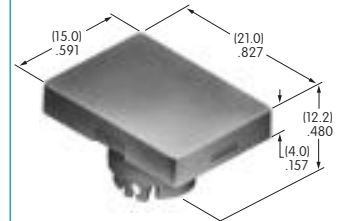

AT3003 Rectangular Solid Cap

Polycarbonate
Colors: BB CB EB FB GB
Series: YB