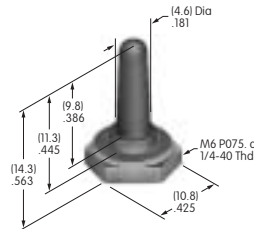

AT429
Indicator Cap
Polycarbonate
Colors: B C D E F G
Series: MLW