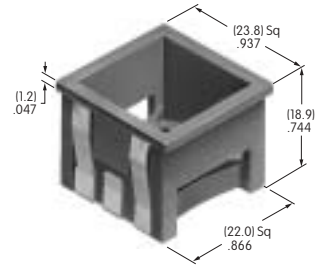

**AT527 (M-metric H-inch)
Hex Mounting Nut**
Nickel/steel
Series: M P S SB SK

**AT517
Mounter for Square Cap**
Glass fiber reinforced nylon
Color: A
Series: DLB