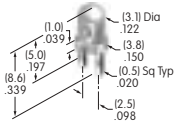

AT629
Single Element LED
Color: B
Series: HB
T-1 Bi-pin