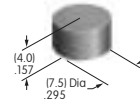

AT500s

AT503
Hex Face Nut
Tin/brass
Series: M P S SB

AT504
Knurled Face Nut
Chrome/brass
Series: M P S SB

AT506
Locking Ring
Chromate/zinc/steel
Series: M MB20 SB

AT507 (M-metric H-inch)
Locking Ring
Chromate/zinc/steel
Series: E EB M MB20 MB24 MR P

AT508
Internal Tooth Lockwasher
Chromate/zinc/steel
Series: M P S SB SK

AT509
Internal Tooth Lockwasher
Chromate/zinc/steel
Series: DRA M MR P S SB