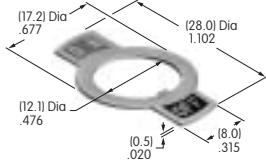

AT214
ON-OFF Plate for 12mm Threaded Bushing
Nickel/aluminum
Colors: Red & black ink
Series: M P S