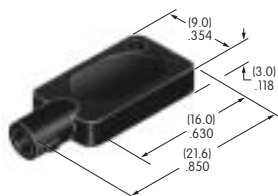

AT4094
Actuator Key
Polyacetal
Color: A
Series: SK