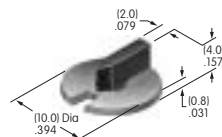

AT4061
Snap-in Knob
Polyamide
Knob Color: A
Flange Color: J
Series: DR