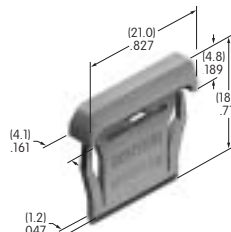

AT4144
Center Barrier

Polyamide
Color: A
Series: UB2