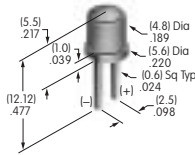

AT614
Single Element LED
Colors: C D F
Series: KB LB
T-1½ Cylindrical