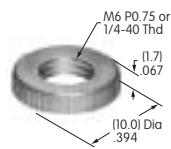

## AT500s

**AT501 (M-metric H-inch)**  
**Knurled Face Nut**  
 Chrome/brass  
 Series: E EB M MB20 MB24 P

**AT503**  
**Hex Face Nut**  
 Tin/brass  
 Series: M P S SB

**AT504**  
**Knurled Face Nut**  
 Chrome/brass  
 Series: M P S SB