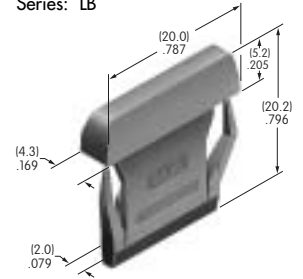

AT497
End Barrier
Polyamide
Colors: A
Series: LB