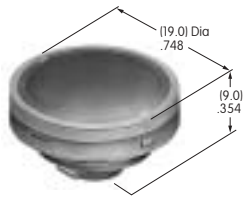

AT4165
Round Cap for Bright LED

Polycarbonate
Colors: JB JC JD JF
Series: LB