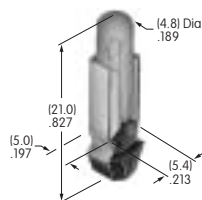

AT600s

**AT602
Incandescent Lamp**

Volts: 6 12 18 24 28
Series: LW MLW
T-1 1/2 Pilot Slide Base