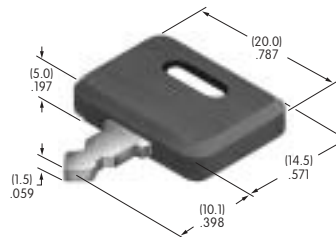

AT4080
Actuator Key
Bright nickel/brass with ABS resin handle
Color: A
Series: SK