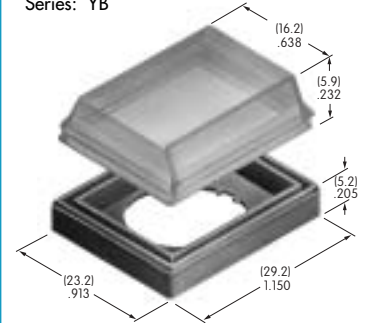

AT4100s

AT4103
Small Color Tipped Knob
Polyester with polyamide tip
Base Color: A
Tip Colors: A B C E F G H
Series: DRA MR

AT4104
Large Color Tipped Knob
Polyester with polyamide tip
Base Color: A
Tip Colors: A B C E F G H
Series: DRA MR

AT4115
Dust Cover
Lid: Polyvinyl chloride
Base: Polyamide
Series: YB