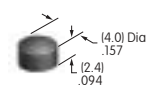

AT4063
.157" Dia. Slip-on Cap
Polyamide
Colors: A B C
Series: GB