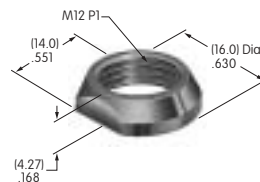

AT056T
Threaded Through Dress Nut
Chrome/brass
Series: M P S SB SB40