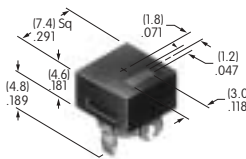

AT4036
Round Nonilluminated Cap
Polycarbonate
Colors: B C E F G
Series: HB

AT4041 (M-metric H-inch)
Waterproof Boot for Momentary
Silicone Rubber
Series: MB

AT4042 (M-metric H-inch)
Waterproof Boot for Alternate
Silicone Rubber
Series: MB

AT4043
Waterproof Boot
Silicone Rubber
Series: MB WB

AT4051
Spot Illuminated Cap
Polycarbonate
Colors: AB
Series: KB

AT4052
Spot Illuminated Cap
Polycarbonate
Colors: AB
Series: HB

AT4054
Round Solid Colored Cap
Polycarbonate
Colors: BJ CJ EJ FJ GJ
Series: LB Panel Seal

AT4055
Round Colored Insert Cap
Polycarbonate
Colors: JB JC JE JF JG
Series: LB Panel Seal

AT4056
Round Cap for LED
Polycarbonate
Colors: JB JC JD JF
Series: LB Panel Seal

AT4057
Protective Guard for Rectangular
Polycarbonate
Series: LB

AT4058
Sculptured Cap
Polyamide
Colors: A B C E F G H
Series: JB

AT4059
Flat Cap
Polycarbonate
Colors: A B C E F G H
Series: JB

AT4060
Clear Cap w/Colored Diffuser
Polycarbonate
Colors: JB JC JE JF
Series: JB

AT4061
Snap-in Knob
Polyamide
Knob Color: A
Flange Color: J
Series: DR

AT4062
Rocker
Polyamide
Colors: A B C
Series: G

AT4063
.157" Dia. Slip-on Cap
Polyamide
Colors: A B C
Series: GB