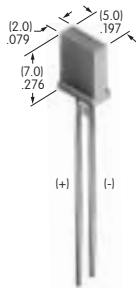

AT618
Single Element LED
Colors: C E F
Used for AT213, AT480, & AT4016