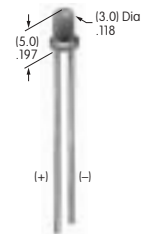

AT617
Single Element LED
Colors: C E F
Used for AT212 Bezel