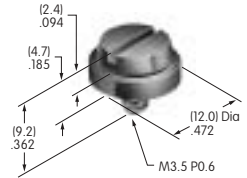

AT080
Screw Adaptor for AT452 & AT454
Brass
Series: MB20 SCB