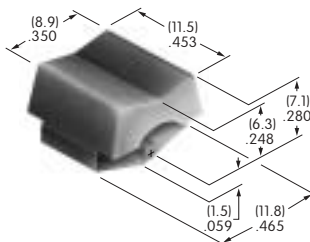

AT4150

.453" Wide Rocker
Polyamide
Colors: A B C E F G H
Series: M M2T P