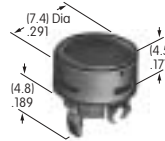

AT4167
Round Cap for Bright LED

Polycarbonate
Colors: CB DB FB
Series: HB