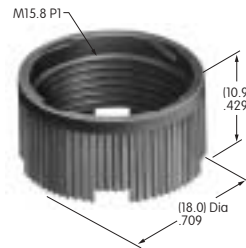

AT092
Knurled Mounting Nut
Polyphenylene oxide
Series: YB