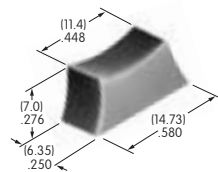

AT062
.250" Wide Rocker
Polyamide
Colors: A B C E F G
Series: A