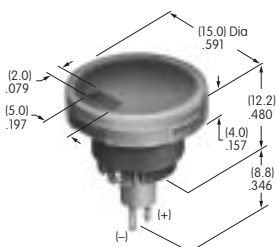

AT3011 Round Spot Illuminated Cap with Built-in LED

Polycarbonate
Cap Colors: JA JB JC JE JF
LED Colors: C D F CF
Voltages: 2 5 12 24
Series: YB