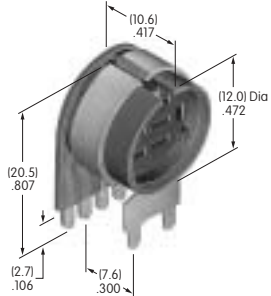

AT077
Single Pole Right Angle PC Adaptor
Fiberglass reinforced polyamide
Series: KB