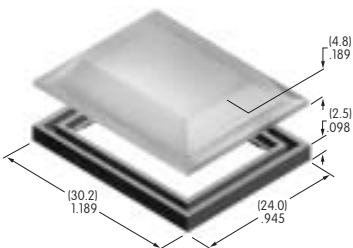

AT4003
.394" Bat Lever Cap
Polyvinyl chloride
Colors: A B C
Series: A B

AT4011
Rectangular Splash Cover
Polyvinyl chloride & polyethylene
Series: LB UB