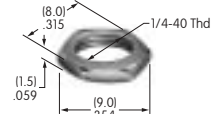

**AT513M
Hex Nut**
Nickel/brass
Series: DRA E EB M MB20
MB25 MR P

**AT515 (M-metric H-inch)
Locking Ring for D Flat Bushing**
Chromate/zinc/steel
Series: DRA M MB24

**AT520
Lockwasher**
Chromate/zinc/steel
Series: HS PS TS

**AT526
Hex Mounting Nut**
Nickel/steel
Series: HS PS TS

**AT530
Panel Mount for Single Pole**
Polycarbonate
Colors: A B C E F G H
Series: A AB

**AT531
Panel Mount for Single or Double Pole**
Polycarbonate
Colors: A B C E F G H
Series: A AB