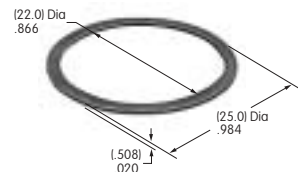

AT075
O-ring for LB Panel Seal
Nitrile butadiene rubber
Series: LB