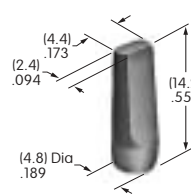

AT468
Long Paddle
PBT
Colors: A B C E F G H
Series: A B M