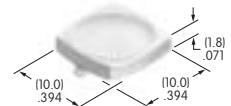

AT4077
Button for Nonilluminated
Polycarbonate
Colors: B C E F G H
Series: JB