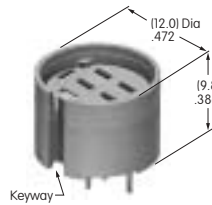

AT700s

AT701
Single Pole
Straight PC Adaptor
Glass fiber reinforced polyamide
Series: KB