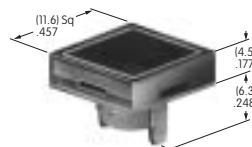

AT4158

Square Cap for Bright LED
Polycarbonate
Colors: JC JD JF
Series: KB