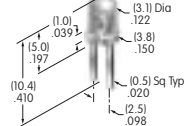

AT632
Single Element LED
Color: F
Series: KB LB YB
T-1 Bi-pin