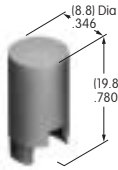

AT417
.346" Dia. Solid Colored Cap
Polycarbonate
Colors: B C D E F G
Series: DLB