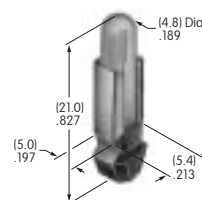

## AT600s

**AT602  
Incandescent Lamp**

Volts: 6 12 18 24 28  
Series: LW MLW  
T-1 1/2 Pilot Slide Base

**AT602N  
Neon Lamp**

Volts: 110  
Series: LW MLW  
T-1 1/2 Pilot Slide Base

**AT604  
Incandescent Lamp**