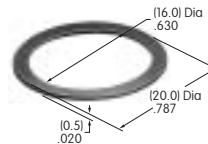

**AT536  
Hex Nut**

Nickel/brass  
Series: FB

**AT537  
O-ring**

Nitrile butadiene rubber  
Series: M

**AT541  
O-ring for Panel Seal with  
Splash Cover**

Nitrile butadiene rubber  
Series: YB

**AT543  
Support Bracket**