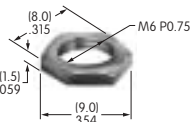

**AT513M
Hex Nut**
Nickel/brass
Series: DRA E EB M MB20
MB25 MR P