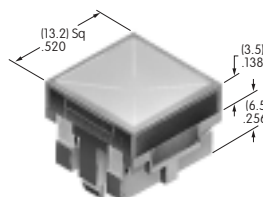

AT4129
Square Cap for Super Bright LED
Polycarbonate
Colors: JB
Series: LB