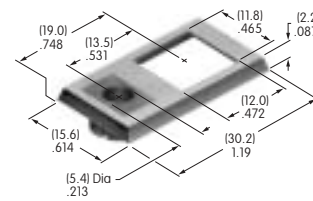

AT208
Bezel with AT070 LED
Polycarbonate
Color: A
Series: EB M MB24