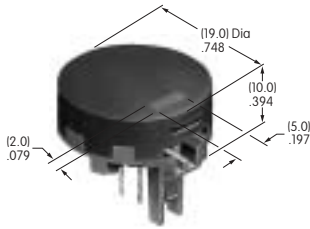

AT4016
Round Spot Illuminated Cap
Polycarbonate
Cap Colors: A B C F
LED Colors: C D F CF
Series: LB

AT4017
Round Nonilluminated Cap
Polycarbonate
Colors: A B C E F G H
Series: LB