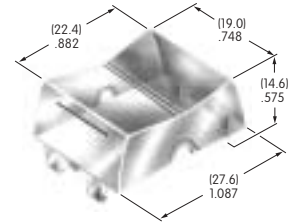

AT417
.346" Dia. Solid Colored Cap
Polycarbonate
Colors: B C D E F G
Series: DLB

AT418
.512" Dia. Solid Colored Cap
Polycarbonate
Colors: B C D E F G
Series: DLB

AT419
.748" Sq. Solid Colored Cap
Polycarbonate
Colors: B C D E F G
Series: DLB

AT420
Rocker
Polycarbonate
Colors: B J
Series: LW

AT421
Filter for AT420
Polyethylene
Colors: B C D E F G
Series: LW

AT422
Slip-on Cap
Polyethylene
Colors: A B C E F G
Series: SB4011

AT423
Push-Pull Knob
Polyamide
Colors: A C
Series: SB282

AT424
Push-Pull Knob
Phenolic resin
Colors: A
Series: SB862

AT426
Solid Colored Paddle
Polycarbonate
Colors: A B C D E F G
Series: MLW

AT427
Cap for Locking Lever (code L)
Bright nickel
Brushed or colored aluminum
Colors: A C G 9
Series: M P

AT428 (M-metric H-inch)
Splashproof Boot
Silicone rubber
Color: A
Series: E M P

AT429
Indicator Cap
Polycarbonate
Colors: B C D E F G
Series: MLW

AT431
Large Rotary Knob
Phenolic resin
Color: A
Series: HS PS TS

AT432
Small Rotary Knob
Phenolic resin
Color: A
Series: HS PS TS

AT433
Knob for Miniature Rotaries
Polyacetal
Color: A
Series: DRA MR

AT434
Bat Lever Cap
Polyvinyl chloride
Colors: A B C E F G
Series: M