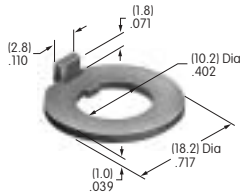

**AT518
Locking Ring**
Chromate/zinc/steel
Series: HS PS TS