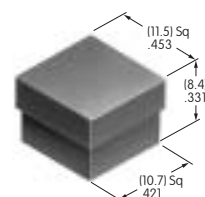

AT465
.453" Square Cap
Polycarbonate
Colors: A B C E F G H
Series: EB MB24