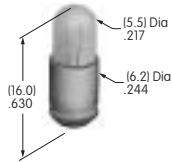

AT604N
Neon Lamp
Volts: 110
Series: DLB
T-1¼ Midget Groove Base