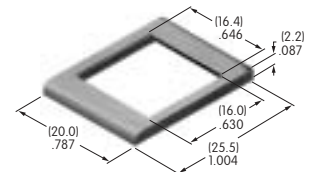

AT204
Bezel
Polycarbonate
Colors: A B C D E F G H
Series: MLW