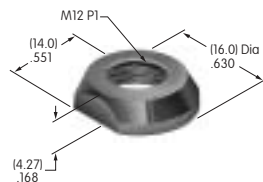

AT056
Dress Cap Nut
Chrome/brass
Series: M P S