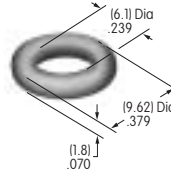

**AT513M
Hex Nut**
Nickel/brass
Series: DRA E EB M MB20
MB25 MR P

**AT515 (M-metric H-inch)
Locking Ring for D Flat Bushing**
Chromate/zinc/steel
Series: DRA M MB24

**AT520
Lockwasher**
Chromate/zinc/steel
Series: HS PS TS

**AT526
Hex Mounting Nut**
Nickel/steel
Series: HS PS TS

**AT530
Panel Mount for Single Pole**
Polycarbonate
Colors: A B C E F G H
Series: A AB

**AT531
Panel Mount for Single or Double Pole**
Polycarbonate
Colors: A B C E F G H
Series: A AB