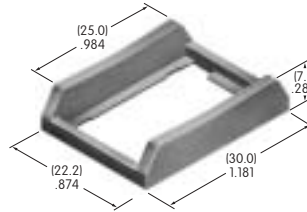

AT214
ON-OFF Plate for 12mm Threaded Bushing
Nickel/aluminum
Colors: Red & black ink
Series: M P S

AT215
ON-OFF Plate for 12mm Threaded Bushing
Nickel/aluminum
Colors: Red & black enamel
Series: M P S

AT217
Small Bezel
Polyamide
Colors: A B H
Series: JWM

AT218
Large Bezel
Polyamide
Colors: A B H
Series: JWJ

AT400s

AT401
Splashproof Boot
Nitrile butadiene rubber
Colors: A H
Series: M P S

AT402
Splashproof Boot
Silicone rubber
Colors: A C E F H
Series: M P S

AT402C
Splashproof Boot
Silicone rubber
Series: M

AT405
Solid Colored Rocker
Polycarbonate
Colors: A B C D E F G
Series: MLW

AT406
Bat Lever Cap
Polyvinyl chloride
Colors: A B C D E F G
Series: M P S

AT407
.394" Dia. Screw-on Cap
PBT
Colors: A B C E F G H
Series: MB20

AT412
.748" Dia. Screw-on Cap
Polystyrene
Colors: A B C F
Series: MB20 SCB WB

AT413
.315" Dia. Screw-on Cap
PBT
Colors: A B C E F G H
Series: MB20

AT414
.520" Dia. Screw-on Cap
PBT
Colors: A B C D E F G H
Series: MB20 SB SCB WB

AT415
Bat Lever Cap
Polyethylene
Colors: A B C E F G
Series: E M M2T

AT416
Lamp Cover for AT602
Silicone rubber
Colors: C D F
Series: LW