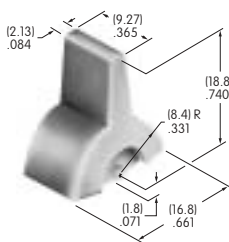

### AT4149

**.365" Wide Paddle**  
Polyamide  
Colors: A B C E F G H  
Series: M M2T P