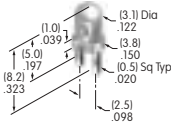

AT630
Single Element LED
Color: F
Series: HB
T-1 Bi-pin