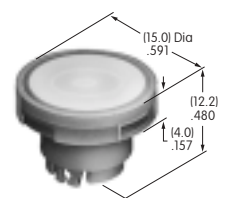

AT3015 Round Cap for Super Bright LED

Polycarbonate
Colors: JB
Series: YB