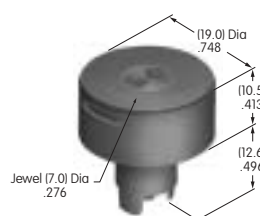

AT464
.748" Dia. Round Spot Illuminated Cap
Polycarbonate
Color: A
Series: DLB