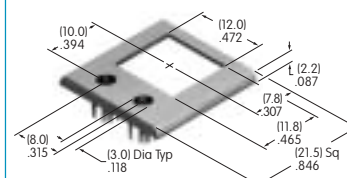

AT212
Bezel with 2 AT617 LEDs
Polycarbonate
Color: A
Series: EB M MB24